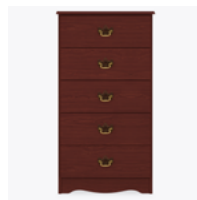

Other Chest Styles

Beaufort chest styles include 3, 4, 5 and 6 drawer versions.